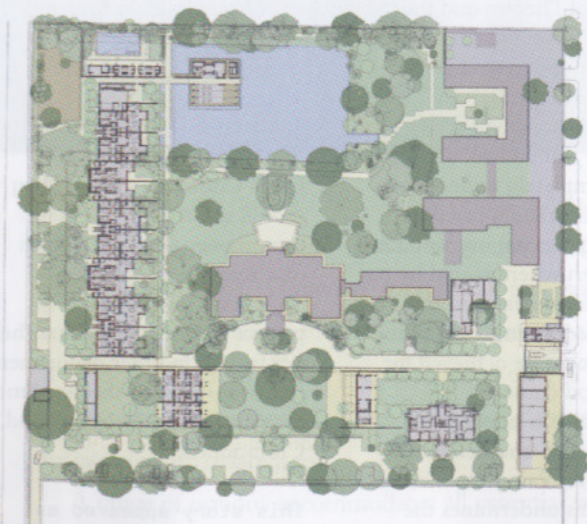

1.

2.

- 1. All apartments will face inwards to the gardens
- 2. Sketch of the new development
- 3. Site plan

3.

MJP FLIES THE FLAG IN THAILAND

MacCormac Jamieson Prichard has been given the go-ahead to overhaul the British Embassy compound in Bangkok, Thailand. The Foreign and Commonwealth Office has approved proposals to build 6,000 sq m of new residential accommodation and leisure facilities on the lush 3.8ha site. All the apartments will have views inwards towards the gardens – described as 'an oasis of calm in the heart of the city' – and will boast a number of environmental features, such as solar-shading canopies. Designed in collaboration with structural engineer Adams Kara Taylor, there are also plans for a new gym, a swimming pool and a clubhouse, which will 'float' in the middle of the existing pond. The scheme includes a reworking of the approach to the ambassador's residence following the sale of the land in front of the house. Work is expected to start on site in the next few weeks and is due to complete in early 2008.